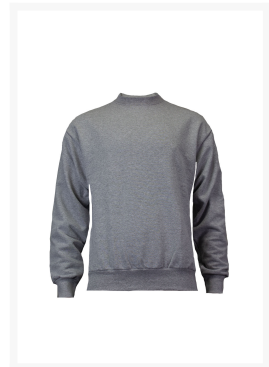

# Union Line Crewneck Sweatshirt

## Specs

Product Code 10191

Sizes SM-5X

Stock Colors 

Made To Order Colors 

Fabric / Material 9 oz. 80% Cotton / 20% Polyester Blend

## Features

- Set-in sleeves
- Lycra reinforced rib knit cuffs, collar and waistband
- Made in the USA