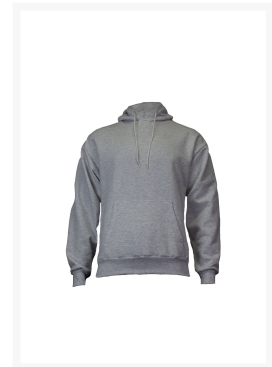

Union Line Pullover Hooded Sweatshirt

Specs

Product Code 10192

Sizes SM-5X

Stock Colors 

Made To Order Colors 

Fabric / Material

- 9 oz. 80% Cotton / 20% Polyester Blend
- Ash (50% cot / 50% poly)
- Oxford (70% cot / 20% poly / 10% back poly)

Features

Features

- Set-in sleeves with rib knit cuff and waistband
- Hood with drawstring
- Front pocket
- Made in the USA

Sizing Chart

10192 PULLOVER HOODED SWEATSHIRT									
	S	M	L	XL	XXL	3XL	4XL	5XL	TOLERANCE
BACK LENGTH	27.5	28	28.5	29	29.5	30	30.5	31	1
SLEEVE LENGTH	24	24.5	25.5	26.5	27.5	28.5	29.5	30.5	1
CHEST WIDTH	42	46	50	54	58	62	66	70	1