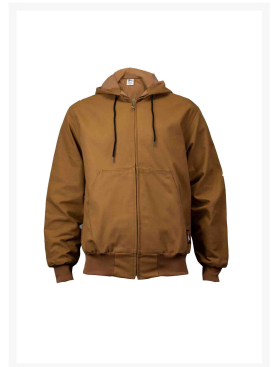

Union Line Heavyweight Duck Thermal Hooded Jacket

Specs

Product Code	30006
Made To Order Colors	 
Fabric / Material	12 oz. 100% Cotton Duck

Features

Features

- Plied yarns
- Bar-tacked front patch pockets
- Heavyweight construction includes double and triple stitching
- Heavyweight drawstring with metal-grommeted eyelets
- Made in the USA