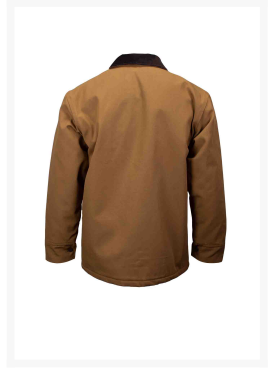

# Union Line Heavyweight Duck Blanket Lined Jacket

## Specs

Product Code	30323
Made To Order Colors	 
Fabric / Material	12 oz. 100% Cotton Duck

### Features

- Plied yarns
- Bar-tacked front patch pockets
- Heavyweight construction includes double and triple stitching
- Heavyweight drawstring with metal-grommets eyelets
- Button front closure
- Made in the USA