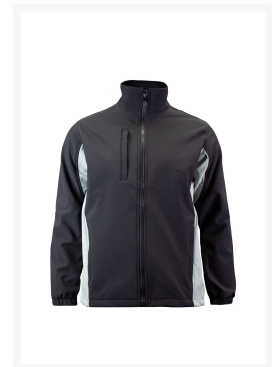

Union Line Color Block Soft Shell Jacket

Specs

Product Code 30543

Made To Order Colors 

Features

Features

- Waterproof breathable membrane
- Stand-up collar with zipper to top of neck
- Plain hem bottom with elastic drawcord
- Right chest zippered pocket
- Two bottom cut-in pockets
- Contrasting trim on the sleeves and the side panels
- Made in the USA