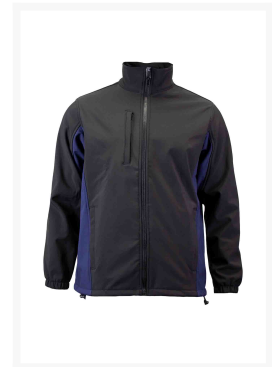

Union Line Color Block Soft Shell Jacket

Specs

Product Code 30543

Made To Order Colors 

Features

Features

- Waterproof breathable membrane
- Stand-up collar with zipper to top of neck
- Plain hem bottom with elastic drawcord
- Right chest zippered pocket
- Two bottom cut-in pockets
- Contrasting trim on the sleeves and the side panels
- Made in the USA