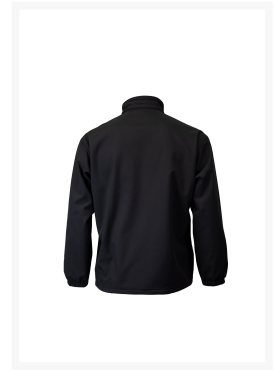

Union Line Soft Shell Jacket

Specs

Product Code 30738

Sizes SM-5X

Made To Order Colors

Features

Features

- Waterproof breathable membrane
- Stand-up collar with zipper to top of neck
- Plain hem bottom
- Right chest zippered pocket
- Two bottom cut-in pockets
- Made in the USA