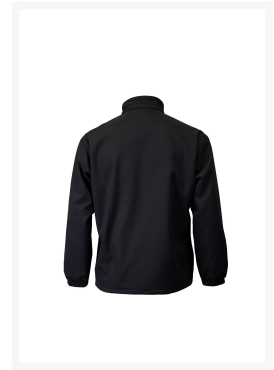

Union Line Soft Shell Jacket

Specs

Product Code 30738

Sizes SM-5X

Stock Colors

Features

Features

- Waterproof breathable membrane
- Stand-up collar with zipper to top of neck
- Plain hem bottom
- Right chest zippered pocket
- Two bottom cut-in pockets
- Made in the USA