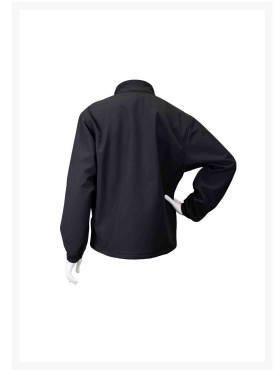

Union Line Womens Soft Shell Jacket

Specs

Product Code 30739

Sizes SM-4X

Stock Colors 

Made To Order Colors  

Features

Features

- Waterproof breathable membrane
- Stand-up collar with zipper to top of neck
- Plain hem bottom
- Right chest zippered pocket
- Two bottom cut-in pockets
- Made in the USA